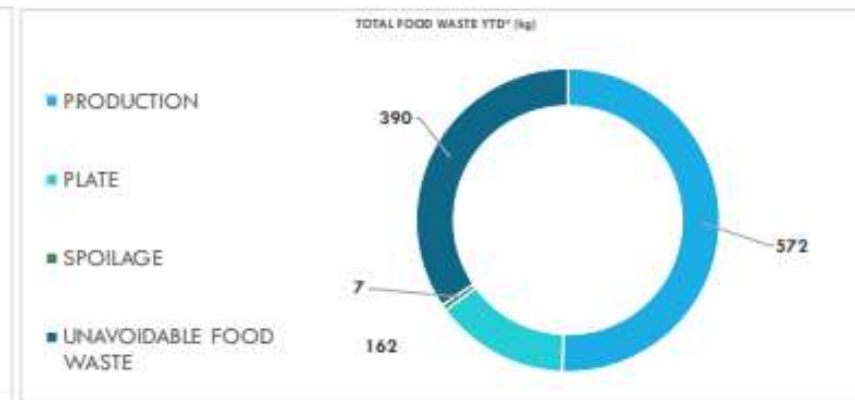

Food Waste Performance Report Leeds 2022

* Period from May 2022