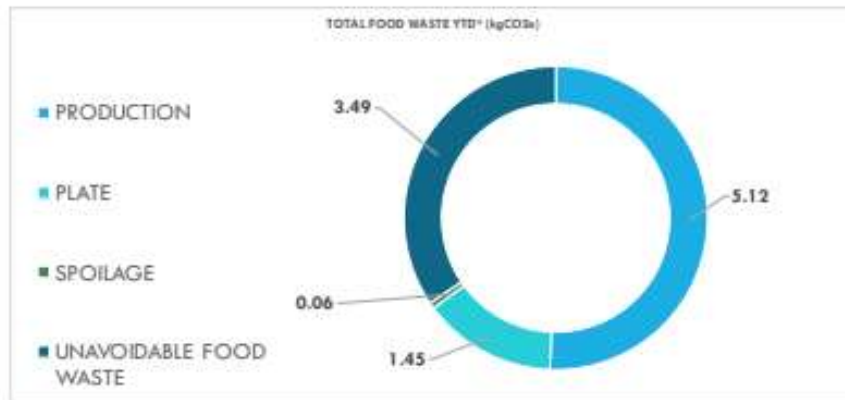

Food Waste Performance Report Leeds 2022

* Period from May 2022